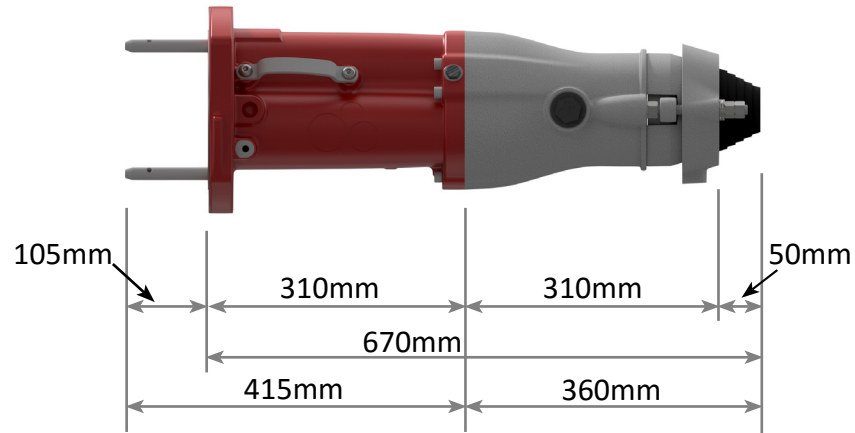

# 118BKA Range - High Voltage Couplers

*Side View (ARM)*

*Front View*

*Side View (UN-ARM)*

# 118BKA Range - High Voltage Adaptor

*Adaptor Side and Front View*