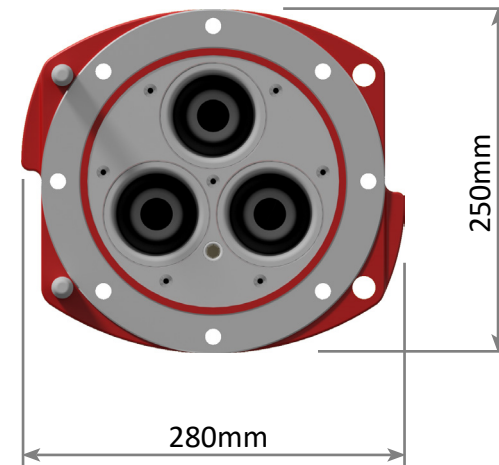

# 118BKA Range - High Voltage Couplers

*Side View (ARM)*

*Front View*

*Side View (UN-ARM)*

# 118BKA Range - High Voltage Adaptor

*Adaptor Side and Front View*