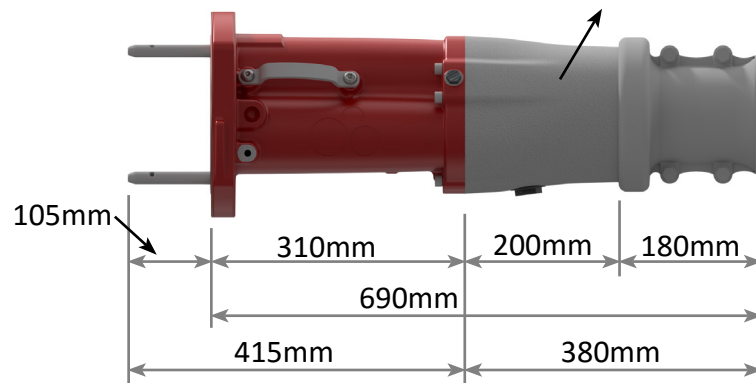

# 118BKA Range - High Voltage Couplers

*Side View (ARM)*

*Front View*

*Side View (UN-ARM)*

# 118BKA Range - High Voltage Adaptor

*Adaptor Side and Front View*