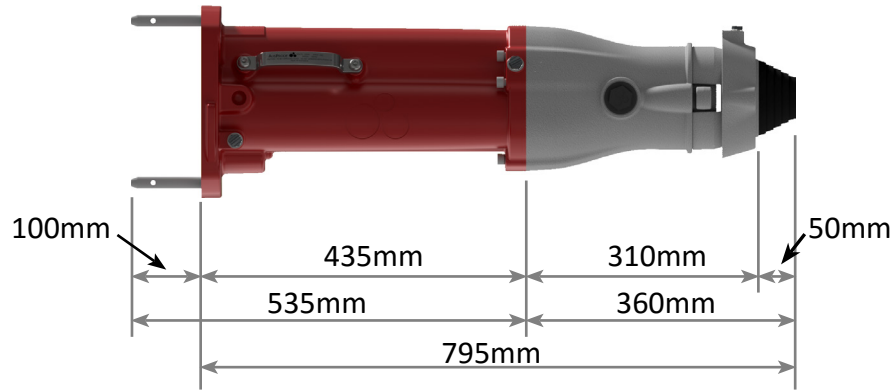

# 224BKA Range - High Voltage Couplers

*Side (ARM)*

*Side (UN-ARM)*

*Front View*