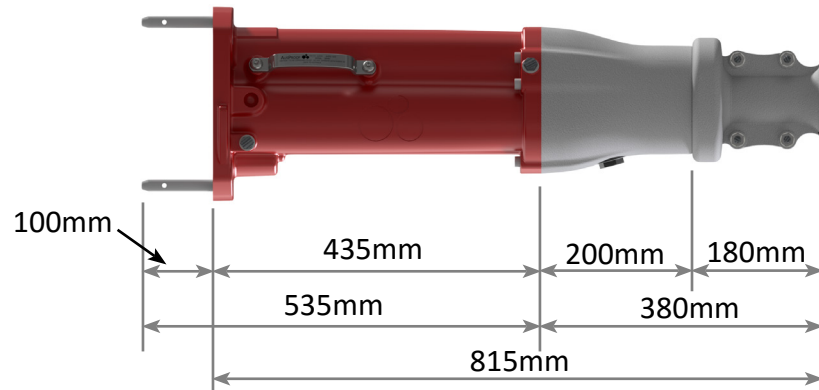

# 224BKA Range - High Voltage Couplers

*Side (ARM)*

*Side (UN-ARM)*

*Front View*