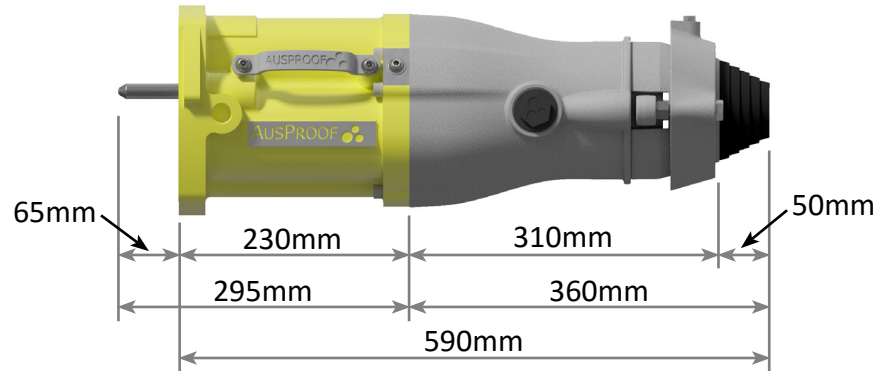

# 6.64BKA Range - High Voltage Couplers

Side View (ARM)

Side (UN-ARM)

Front View

# 6.64BKA Range - High Voltage Adaptors

*Adaptor Side and Front View*