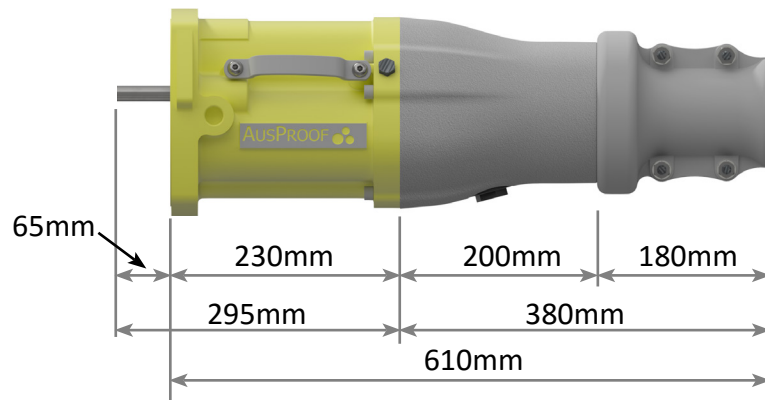

# 6.64BKA Range - High Voltage Couplers

Side View (ARM)

Side (UN-ARM)

Front View

# 6.64BKA Range - High Voltage Adaptors

*Adaptor Side and Front View*