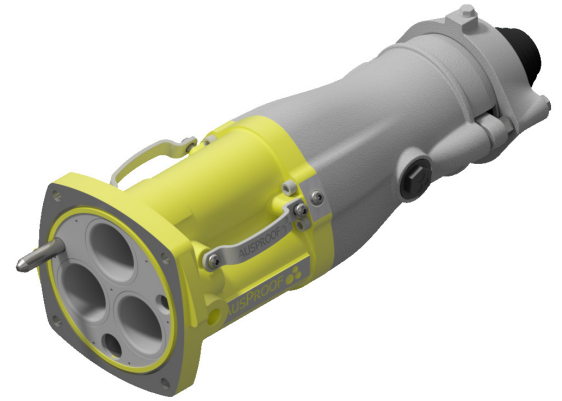

# 6.64BKA Range - High Voltage Couplers

Side View (ARM)

Side (UN-ARM)

Front View

# 6.64BKA Range - High Voltage Adaptors

*Adaptor Side and Front View*