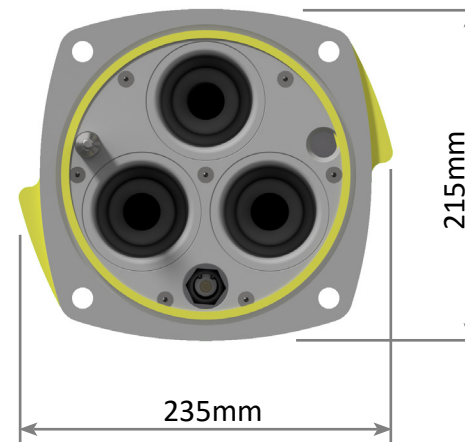

# 6.64BKA Range - High Voltage Couplers

Side View (ARM)

Side (UN-ARM)

Front View

# 6.64BKA Range - High Voltage Adaptors

*Adaptor Side and Front View*