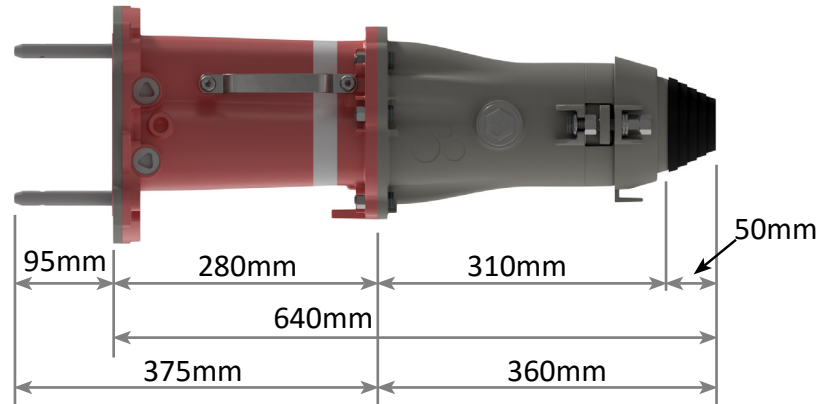

Ex118BSSRF Range - High Voltage Removable Flange Flame Proof Couplers

Side View (ARM)

Side View (UN-ARM)

Front View

Ex118BSSRF Range - High Voltage Adaptors

Adaptor Side and Front View