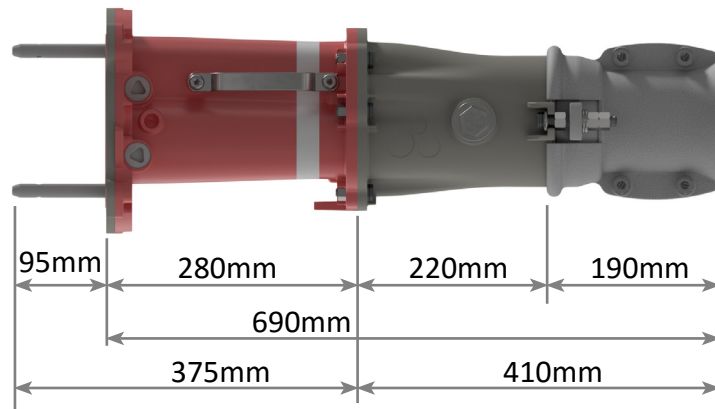

Ex118BSSRF Range - High Voltage Removable Flange Flame Proof Couplers

Side View (ARM)

Side View (UN-ARM)

Front View

Ex118BSSRF Range - High Voltage Adaptors

Adaptor Side and Front View