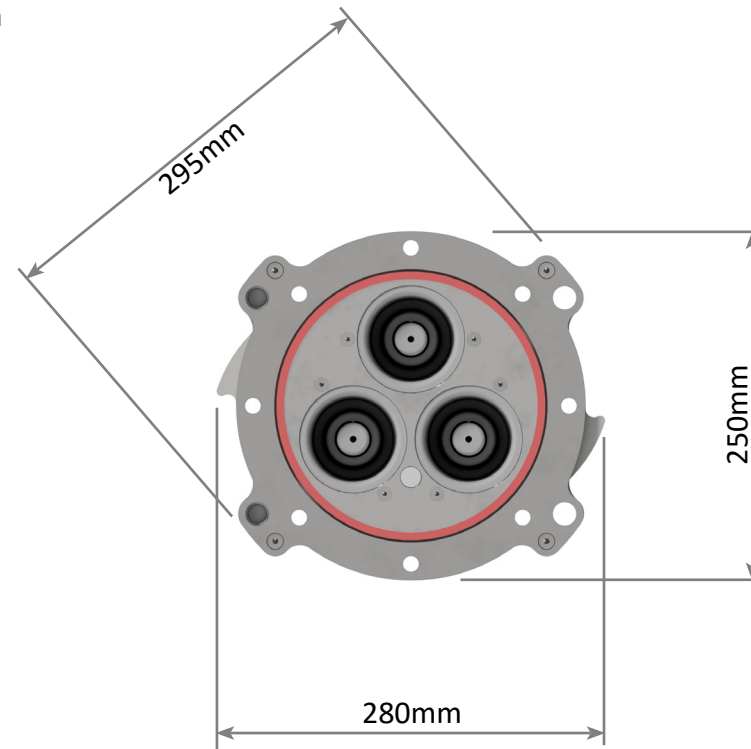

Ex118BSSRF Range - High Voltage Removable Flange Flame Proof Couplers

Side View (ARM)

Side View (UN-ARM)

Front View

Ex118BSSRF Range - High Voltage Adaptors

Adaptor Side and Front View