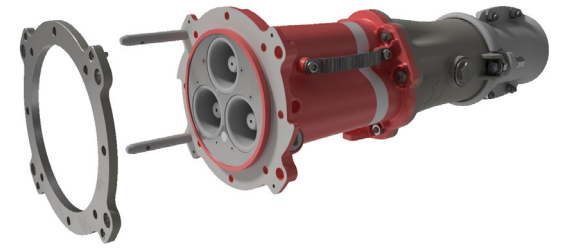

Ex118BSSRF Range - High Voltage Removable Flange Flame Proof Couplers

Side View (ARM)

Side View (UN-ARM)

Front View

Ex118BSSRF Range - High Voltage Adaptors

Adaptor Side and Front View