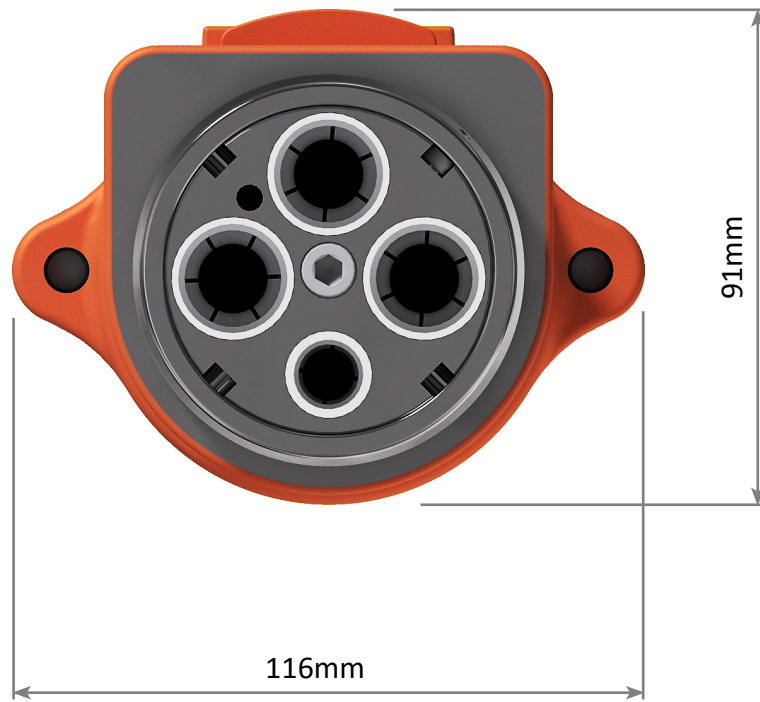

PS RANGE - Restrained Plugs and Receptacles

Plug Front and Side View

PS RANGE - Restrained Plugs and Receptacles

Receptacle Front and Side View