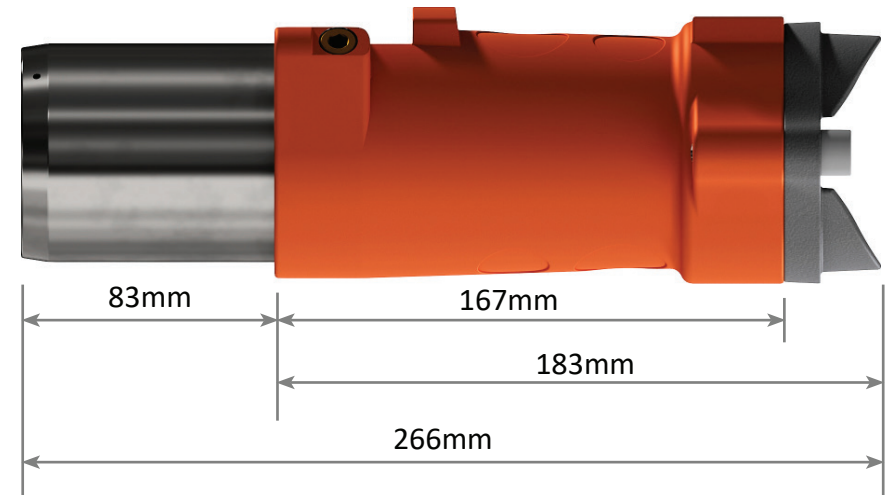

# PS RANGE - Restrained Plugs and Receptacles

*Plug Front and Side View*

# PS RANGE - Restrained Plugs and Receptacles

*Receptacle Front and Side View*

# PS RANGE - Restrained Plugs and Receptacles

*Footprint Sizes*