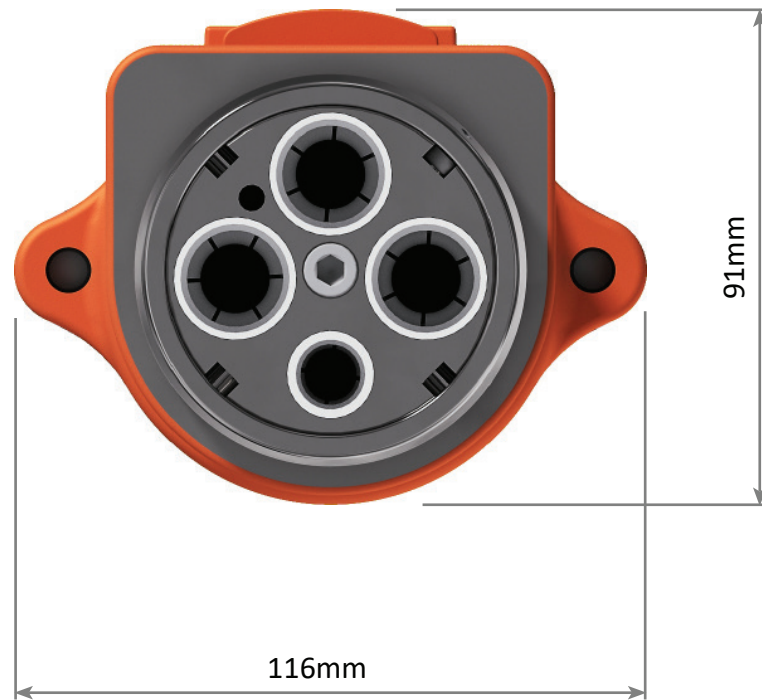

# PS RANGE - Restrained Plugs and Receptacles

*Plug Front and Side View*

# PS RANGE - Restrained Plugs and Receptacles

*Receptacle Front and Side View*

# PS RANGE - Restrained Plugs and Receptacles

*Footprint Sizes*